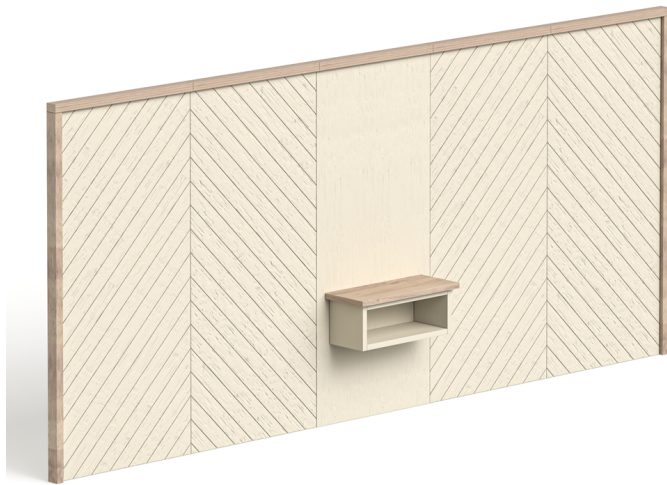

Cottage Double Headboard System

The **Double Headboard System** combines striking design and practicality, making it perfect for spacious bedrooms. Featuring a double chevron panels divided by center nightstands, this headboard system delivers both elegance and utility. Its clean lines and natural finish bring warmth and modern appeal to any space.

Key Features:

- **Natural Finished Wood Selection:** Highlight the natural beauty of wood grain with warm, rustic finishes that bring a timeless charm to your space.
- **Painted Wood Options:** Choose from a wide array of painted finishes, offering everything from soft neutrals to bold, vibrant colors to match your décor.
- **Solid Paint Options:** Opt for a sleek, uniform look with solid paint finishes for a contemporary and polished feel.
- **Sand-Through Paint Options:** Add character with a distressed, vintage-inspired sand-through finish for a touch of rustic elegance.
- **Power Options Selection:** Integrated power outlets and USB ports ensure easy access for charging your devices right from your bed.
- **Electric Location Specification:** Choose between power outlets or grommet locations based on your setup needs, ensuring optimal placement for convenience and functionality.

Sizes:

- King - 183"W x 66"H x 15"D
- Queen - 151"W x 66"H x 15"D
- Full - 139"W x 66"H x 15"D

FINISHES

[View available Finishes & Range online >](#)

Related products :

Cottage Headboard

Cottage Nightstand

Cottage Chest - Side by
Side

Cottage Single Headboard
System