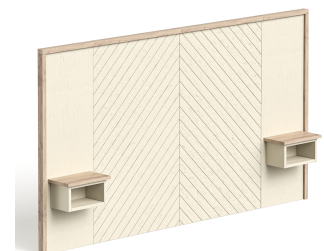

Cottage Double Headboard System

The **Double Headboard System** combines striking design and practicality, making it perfect for spacious bedrooms. Featuring a double chevron panels divided by center nightstands, this headboard system delivers both elegance and utility. Its clean lines and natural finish bring warmth and modern appeal to any space.

Key Features:

- **Natural Finished Wood Selection:** Highlight the natural beauty of wood grain with warm, rustic finishes that bring a timeless charm to your space.
- **Painted Wood Options:** Choose from a wide array of painted finishes, offering everything from soft neutrals to bold, vibrant colors to match your décor.
- **Solid Paint Options:** Opt for a sleek, uniform look with solid paint finishes for a contemporary and polished feel.
- **Sand-Through Paint Options:** Add character with a distressed, vintage-inspired sand-through finish for a touch of rustic elegance.
- **Power Options Selection:** Integrated power outlets and USB ports ensure easy access for charging your devices right from your bed.
- **Electric Location Specification:** Choose between power outlets or grommet locations based on your setup needs, ensuring optimal placement for convenience and functionality.

Sizes:

- King - 183"W x 66"H x 15"D
- Queen - 151"W x 66"H x 15"D
- Full - 139"W x 66"H x 15"D

FINISHES

[View available Finishes & Range online >](#)

Related products :

Cottage Headboard

Cottage Nightstand

Cottage Chest - Side by
Side

Cottage Single Headboard
System