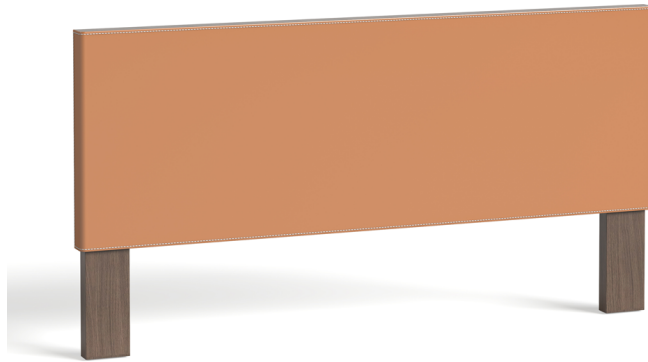

Opulent Headboard

Introduce elegance and comfort to your room with the **Opulent Series Headboard**, a statement piece that blends modern versatility with timeless elegance. Wrapped in rich, high-quality vinyl upholstery, the headboard features **decorative stitching** that adds texture and dimension, evoking a sense of tailored luxury.

Designed for seamless integration into a variety of interiors, the headboard offers **dual mounting options**: use the **removable legs for traditional bed frame mounting**, or opt for the **integrated French cleats for a secure wall-mount installation**. Whether you're aiming for a grounded look or a floating effect, the Opulent Series adapts to your design vision with ease.

Perfectly proportioned for your beds, this headboard brings both comfort and style to your personal retreat.

King: 80"W x 3"D x 42"H

Queen: 60"W x 3"D x 42"H

FINISHES

[View available Finishes & Range online >](#)

Related products :

Opulent Headboard

Opulent Luggage Bench