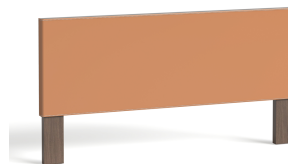

Opulent Headboard