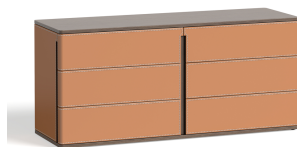

Opulent Headboard

Introduce elegance and comfort to your room with the **Opulent Series Headboard**, a statement piece that blends modern versatility with timeless elegance. Wrapped in rich, high-quality vinyl upholstery, the headboard features **decorative stitching** that adds texture and dimension, evoking a sense of tailored luxury.

Designed for seamless integration into a variety of interiors, the headboard offers **dual mounting options**: use the **removable legs for traditional bed frame mounting**, or opt for the **integrated French cleats for a secure wall-mount installation**. Whether you're aiming for a grounded look or a floating effect, the Opulent Series adapts to your design vision with ease.

Perfectly proportioned for your beds, this headboard brings both comfort and style to your personal retreat.

King: 80"W x 3"D x 42"H

Queen: 60"W x 3"D x 42"H

FINISHES

[View available Finishes & Range online >](#)

Related products :

Opulent Headboard

Opulent Luggage Bench