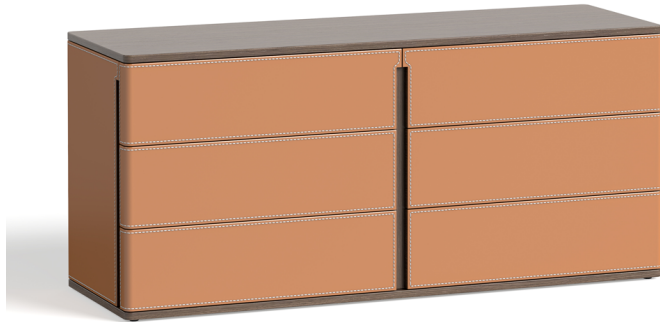

Opulent 6-Drawer Chest

Refined design meets everyday functionality in the **Opulent Series 6-Drawer Chest**, a bold yet elegant storage solution wrapped in luxurious vinyl upholstery. Decorative stitching accents the surface with subtle texture, offering a tailored look that elevates the aesthetic of any bedroom.

Behind its sophisticated exterior lies a foundation of quality craftsmanship. Each of the six spacious drawers features **dovetail-joined plywood boxes** for lasting durability, while **100lb ball-bearing glides** ensure smooth, effortless operation—even under full loads.

Perfect as a standalone statement or paired with other pieces in the Opulent series, this chest delivers both style and strength in equal measure—bringing modern luxury to your daily routine.

Size: 48"W x 24"D x 28"H