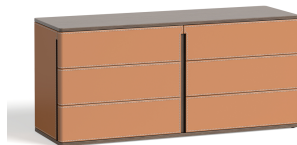

Opulent Luggage Bench

The Opulent Luggage Bench delivers sophisticated functionality in a sleek, modern form. Designed for hospitality and high-end environments, each piece is constructed with a durable veneer surface and finished with premium vinyl wrapping and contrast stitching for a polished, refined look. A metal base provides contemporary contrast and sturdy support, while short and long configurations ensure a tailored fit for any room size or layout.

Size: Short 48"W x 20"D x 17"H **Long** 84"W x 20"D x 17"H

FINISHES

[View available Finishes & Range online >](#)

Related products :

Opulent Wardrobe

Opulent 6-Drawer Chest

Opulent Desk

Opulent Microfridge