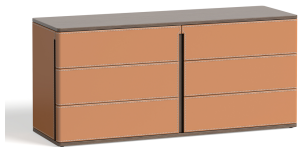

Related products :

Opulent 6-Drawer Chest