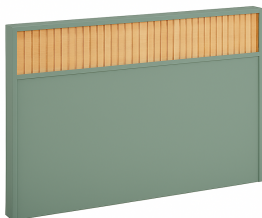

FINISHES

[View available Finishes & Range online >](#)

Related products :

Parkhaven Headboard