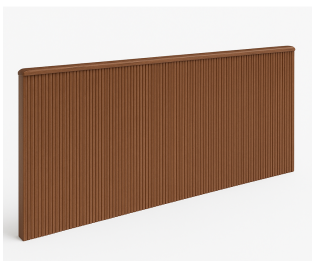

## Striato Credenza

The **Striato Credenza** combines **streamlined vertical ribbed detailing with generous storage**, creating a refined and versatile piece for **hospitality spaces, boutique resorts, and modern residences**. With its rounded corners, concealed storage, and a sturdy powder-coated base, this credenza delivers both **style and durability**. **Size:** 59"W x 18"D x 23"H

### Customizable Finishes

The Striato Credenza can be customized to complement your design scheme:

- **Finish** - Select from solid or wood grain finishes for the case.
- **Solid Color Options** - Available in a curated range of tones.
- **Wood Grain Options** - Casegood-grade laminates offering natural warmth.
- **Metal Finish** - Powder-coated options for base.

### FINISHES

[View available Finishes & Range online >](#)

Related products :

Striato Headboard

Striato Nightstand

Striato Luggage Bench