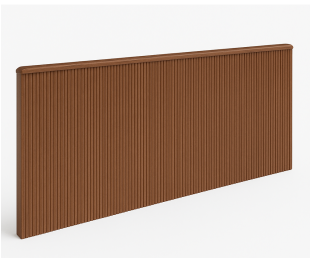

## Striato Luggage Bench

The **Striato Luggage Bench** merges **modern ribbed detailing with hospitality-grade functionality**, making it an essential piece for guest rooms, boutique hotels, and luxury residences. Featuring an open compartment with sliding ribbed panels, rounded corners, and a powder-coated metal base, this luggage bench offers both **practical storage and contemporary style**.  
**Size:** 47"W x 24"D x 16"H

### Customizable Finishes

The Striato Luggage Bench can be tailored to fit your project's design vision:

- **Finish** - Select from solid or wood grain options for the case.
- **Solid Color Options** - Designer tones to complement modern interiors.
- **Wood Grain Options** - Casegood-grade laminates for natural warmth.
- **Metal Finish** - Powder-coated options for base.

### FINISHES

[View available Finishes & Range online >](#)

Related products :

Striato Headboard

Striato Nightstand

Striato Credenza