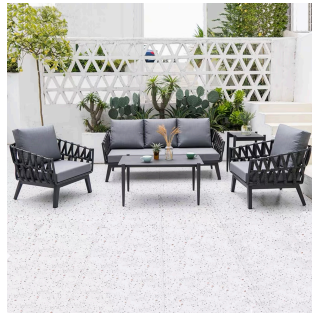

Nadine Collection

Enhance your outdoor living area with the Nadine Collection. The Nadine 2-Seat Sofa offers stylish and comfortable seating for two, perfect for intimate gatherings. The Nadine Single Seat provides a cozy, individual spot for relaxation. Complementing these pieces is the Nadine Coffee Table, designed with a spacious surface for drinks, snacks, and décor. Crafted with elegance and durability in mind, the Nadine collection transforms any outdoor space into a chic and inviting retreat. **Sizes:** Coffee Table - 43.5"W x 24.5"D x 16.75"H 1 Seat Lounge Chair - 31.5"W x 32.5"D x 29.75"H 2 Seat Loveseat - 65"W x 32.5"D x 29.75"H

FINISHES

[View available Finishes & Range online >](#)

Related products :

Wege Collection

Aurora Collection

Riverside Rest

Majestic Retreat