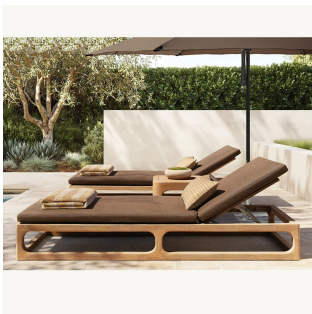

AquaLux Lounger

Elevate your poolside experience with the AquaLux Lounger, where luxury meets unparalleled comfort. Designed with a sleek and modern silhouette, this lounger offers the perfect blend of style and relaxation for your outdoor space. **Size:** 77.25"L x 26.75"W x 25.50"H

FINISHES

[View available Finishes & Range online >](#)

Related products :

Coastal Comfort

Sunset Haven

Sunset Shelters

Wege Collection