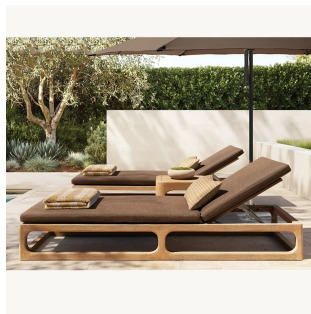

Coastal Comfort

Experience the epitome of relaxation with the Coastal Comfort Lounger, designed to bring the serene vibes of the coast right to your backyard. This lounger perfectly combines comfort, style, and durability, making it an essential addition to any outdoor living space. **Size:** 78.75"L x 27.50"W x 13.75"H

FINISHES

[View available Finishes & Range online >](#)

Related products :

AquaLux Lounger

Coastal Comfort

Sunset Haven

Sunset Shelters