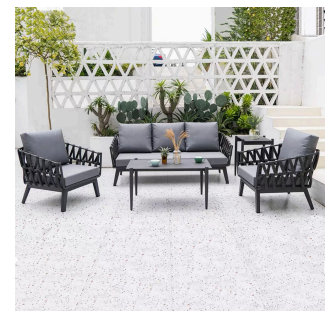

Riverside Rest

Inspired by the serene beauty of riverbanks, the **Riverside Rest** outdoor furnishing collection offers the perfect balance of comfort and style for your outdoor spaces. The **Riverside Rest** collection seamlessly blends modern design with luxurious comfort, transforming outdoor spaces into stylish retreats.

- **Sofa A:** A sleek 3-seat, 3-back arrangement with a small integrated side table for added functionality.
- **Sofa B:** This version includes an additional end backrest, offering enhanced comfort along with a small top table.
- **Lounger A:** Designed with 3 seat pads and a small top, this lounger delivers the perfect blend of relaxation and utility.
- **Lounger B:** Adds even more comfort with 2 backrests and 3 seat pads, complemented by a small top table.
- **Coffee Table:** The main table features a metal frame and teak wood top with a separate up-and-over all metal table that can be used together for a cohesive look or separately to suit different needs.

****Note**** Location of side table on sofas and loungers are configurable at time of order placement. Make it left or right facing w/3 seats together or a 2 and 1 seat configuration having the table separating them. It is all your choice. **Size:** Sofa A - 78.75"L x 29.75"D x 27"H Sofa B - 78.75"L x 29.75"D x 27"H Lounger A - 78.75"L x 29.75"D x 27"H Lounger B - 78.75"L x 29.75"D x 27"H Coffee Table - 55.25"L x 27.75"D x 12.5"H

FINISHES

[View available Finishes & Range online >](#)

Related products :

Majestic Retreat

Wege Collection

Nadine Collection

Aurora Collection