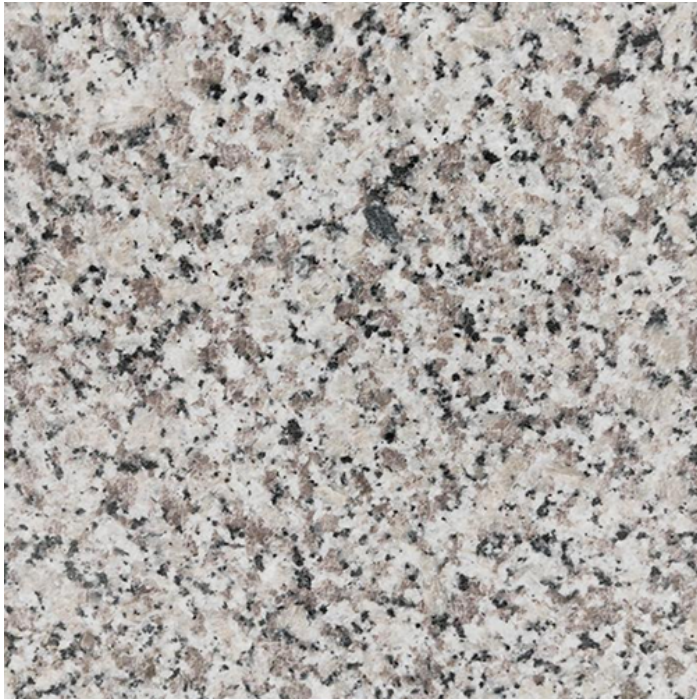

Stippled Sand

Featuring a rich, warm base with delicate, contrasting streaks that add visual depth and character. This elegant surface material combines the natural allure of brown tones with a subtle, dynamic pattern, making it a perfect choice for stylish countertops, backsplashes, and other interior surfaces. Its durable, non-porous composition ensures long-lasting beauty and easy maintenance.

FINISHES

[View available Finishes & Range online >](#)

Related products :