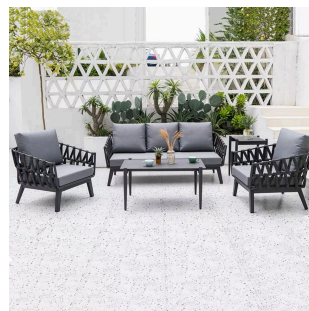

Majestic Retreat

The **Majestic Retreat Outdoor Furniture Collection** combines weather-resistant durability with modern elegance. Featuring teakwood accents, this collection offers a natural and warm aesthetic, blending seamlessly with any outdoor environment. The use of premium teak ensures longevity and resistance to the elements, while plush cushions, sleek lines, and easy maintenance make it the perfect choice for luxurious, long-lasting outdoor comfort. Perfect for creating a serene and sophisticated outdoor space, this collection is ideal for those seeking both style and durability. **Key Features:**

Sizes: Side Table - 19.75"Dia x 15.75"H Coffee Table - 35.5"Dia x 11.25"H Ottoman - 30"W x 30"D x 15.25"H Lounge Chair - 31.5"W x 35.5"D x 21.75"H 2 Seat Sofa - 59.25"W x 35.5"D x 21.75"H 3 Seat Sofa - 78.75"W x 35.5"D x 21.75"H

FINISHES

[View available Finishes & Range online >](#)

Related products :

Nadine Collection

Wege Collection

Aurora Collection

Riverside Rest