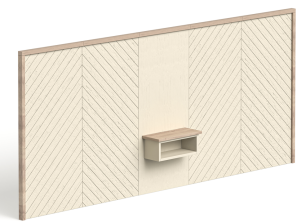

Cottage Double Headboard System